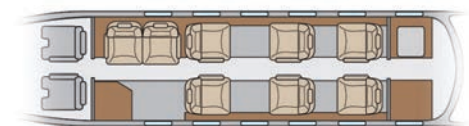

Technical Capabilities

Wifi	Yes
Power Outlets	Yes
Airshow System	Yes