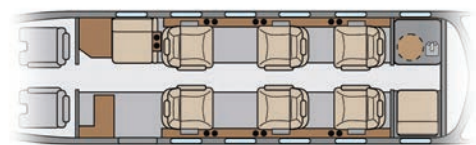

Technical Capabilities

Wifi	Yes
Power Outlets	Yes
Video Monitors	4
Airshow System	Yes
DVD Player	Yes