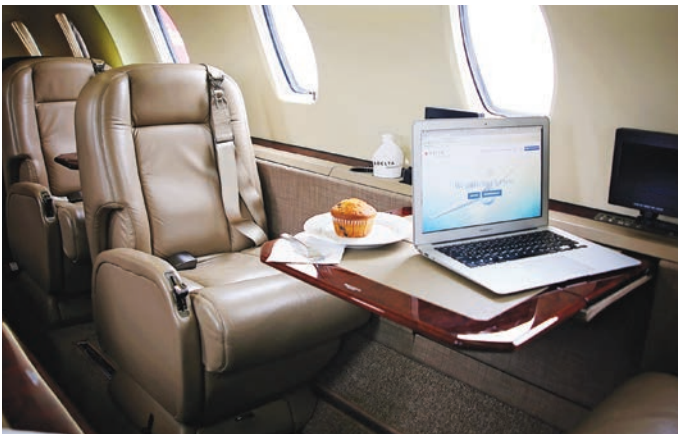

Citation Excel

N325ND | MIDSIZE
BASE: CVG